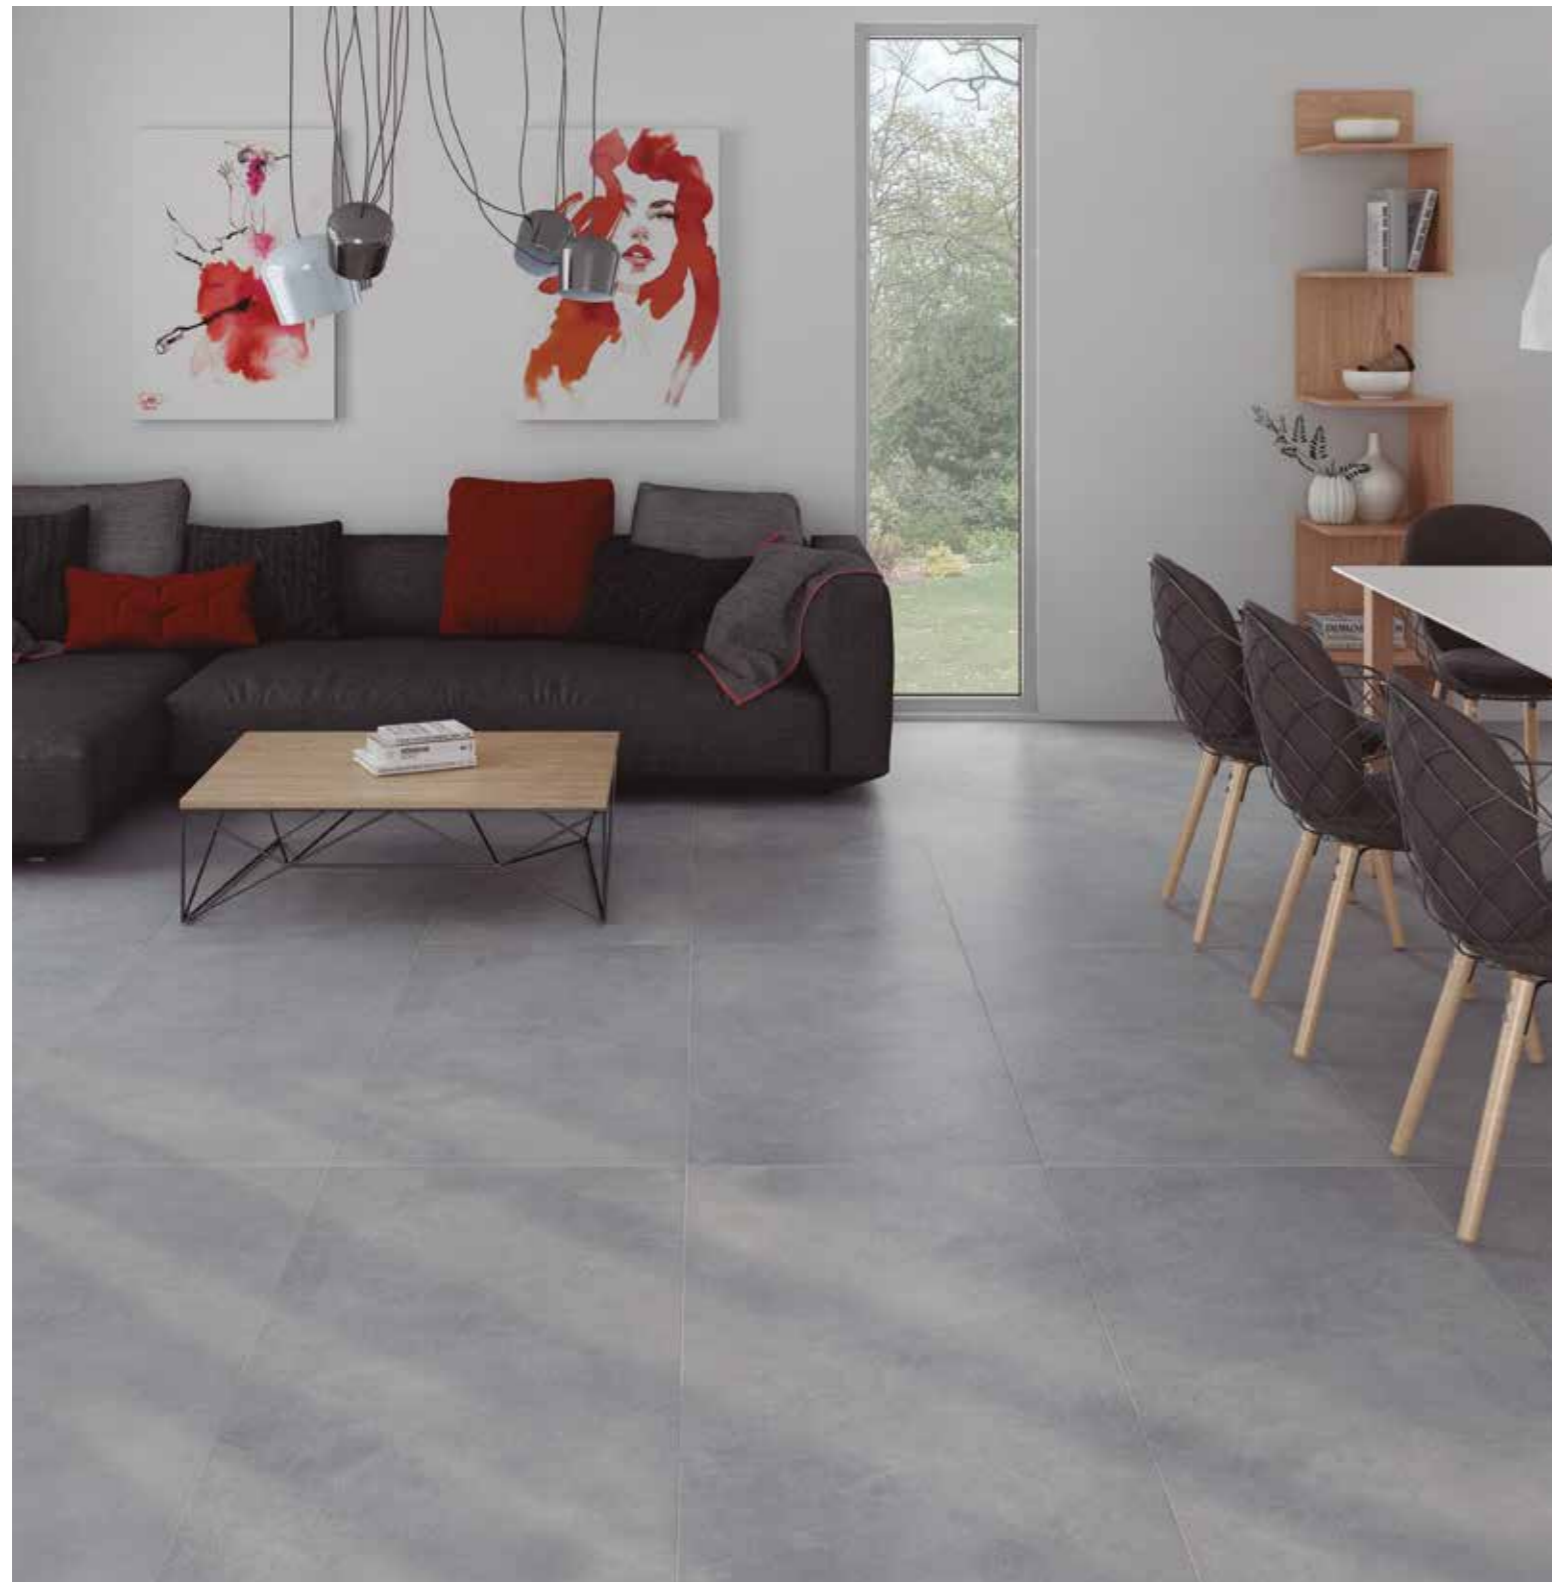

Mercury SERIES

PORCELAIN RECT. 60x120 | RECT. 60x60 CM | 30x60 CM
PORCELÁNICO RECT. 23.6x47.2" | RECT. 23.6x23.6" | 11.8x23.6"

V1 **M** C3 R11 DCOF >0.55 PTV +36

MERCURY GREY 60x120 CM

Mosaico disponible bajo solicitud
Mosaic available on request