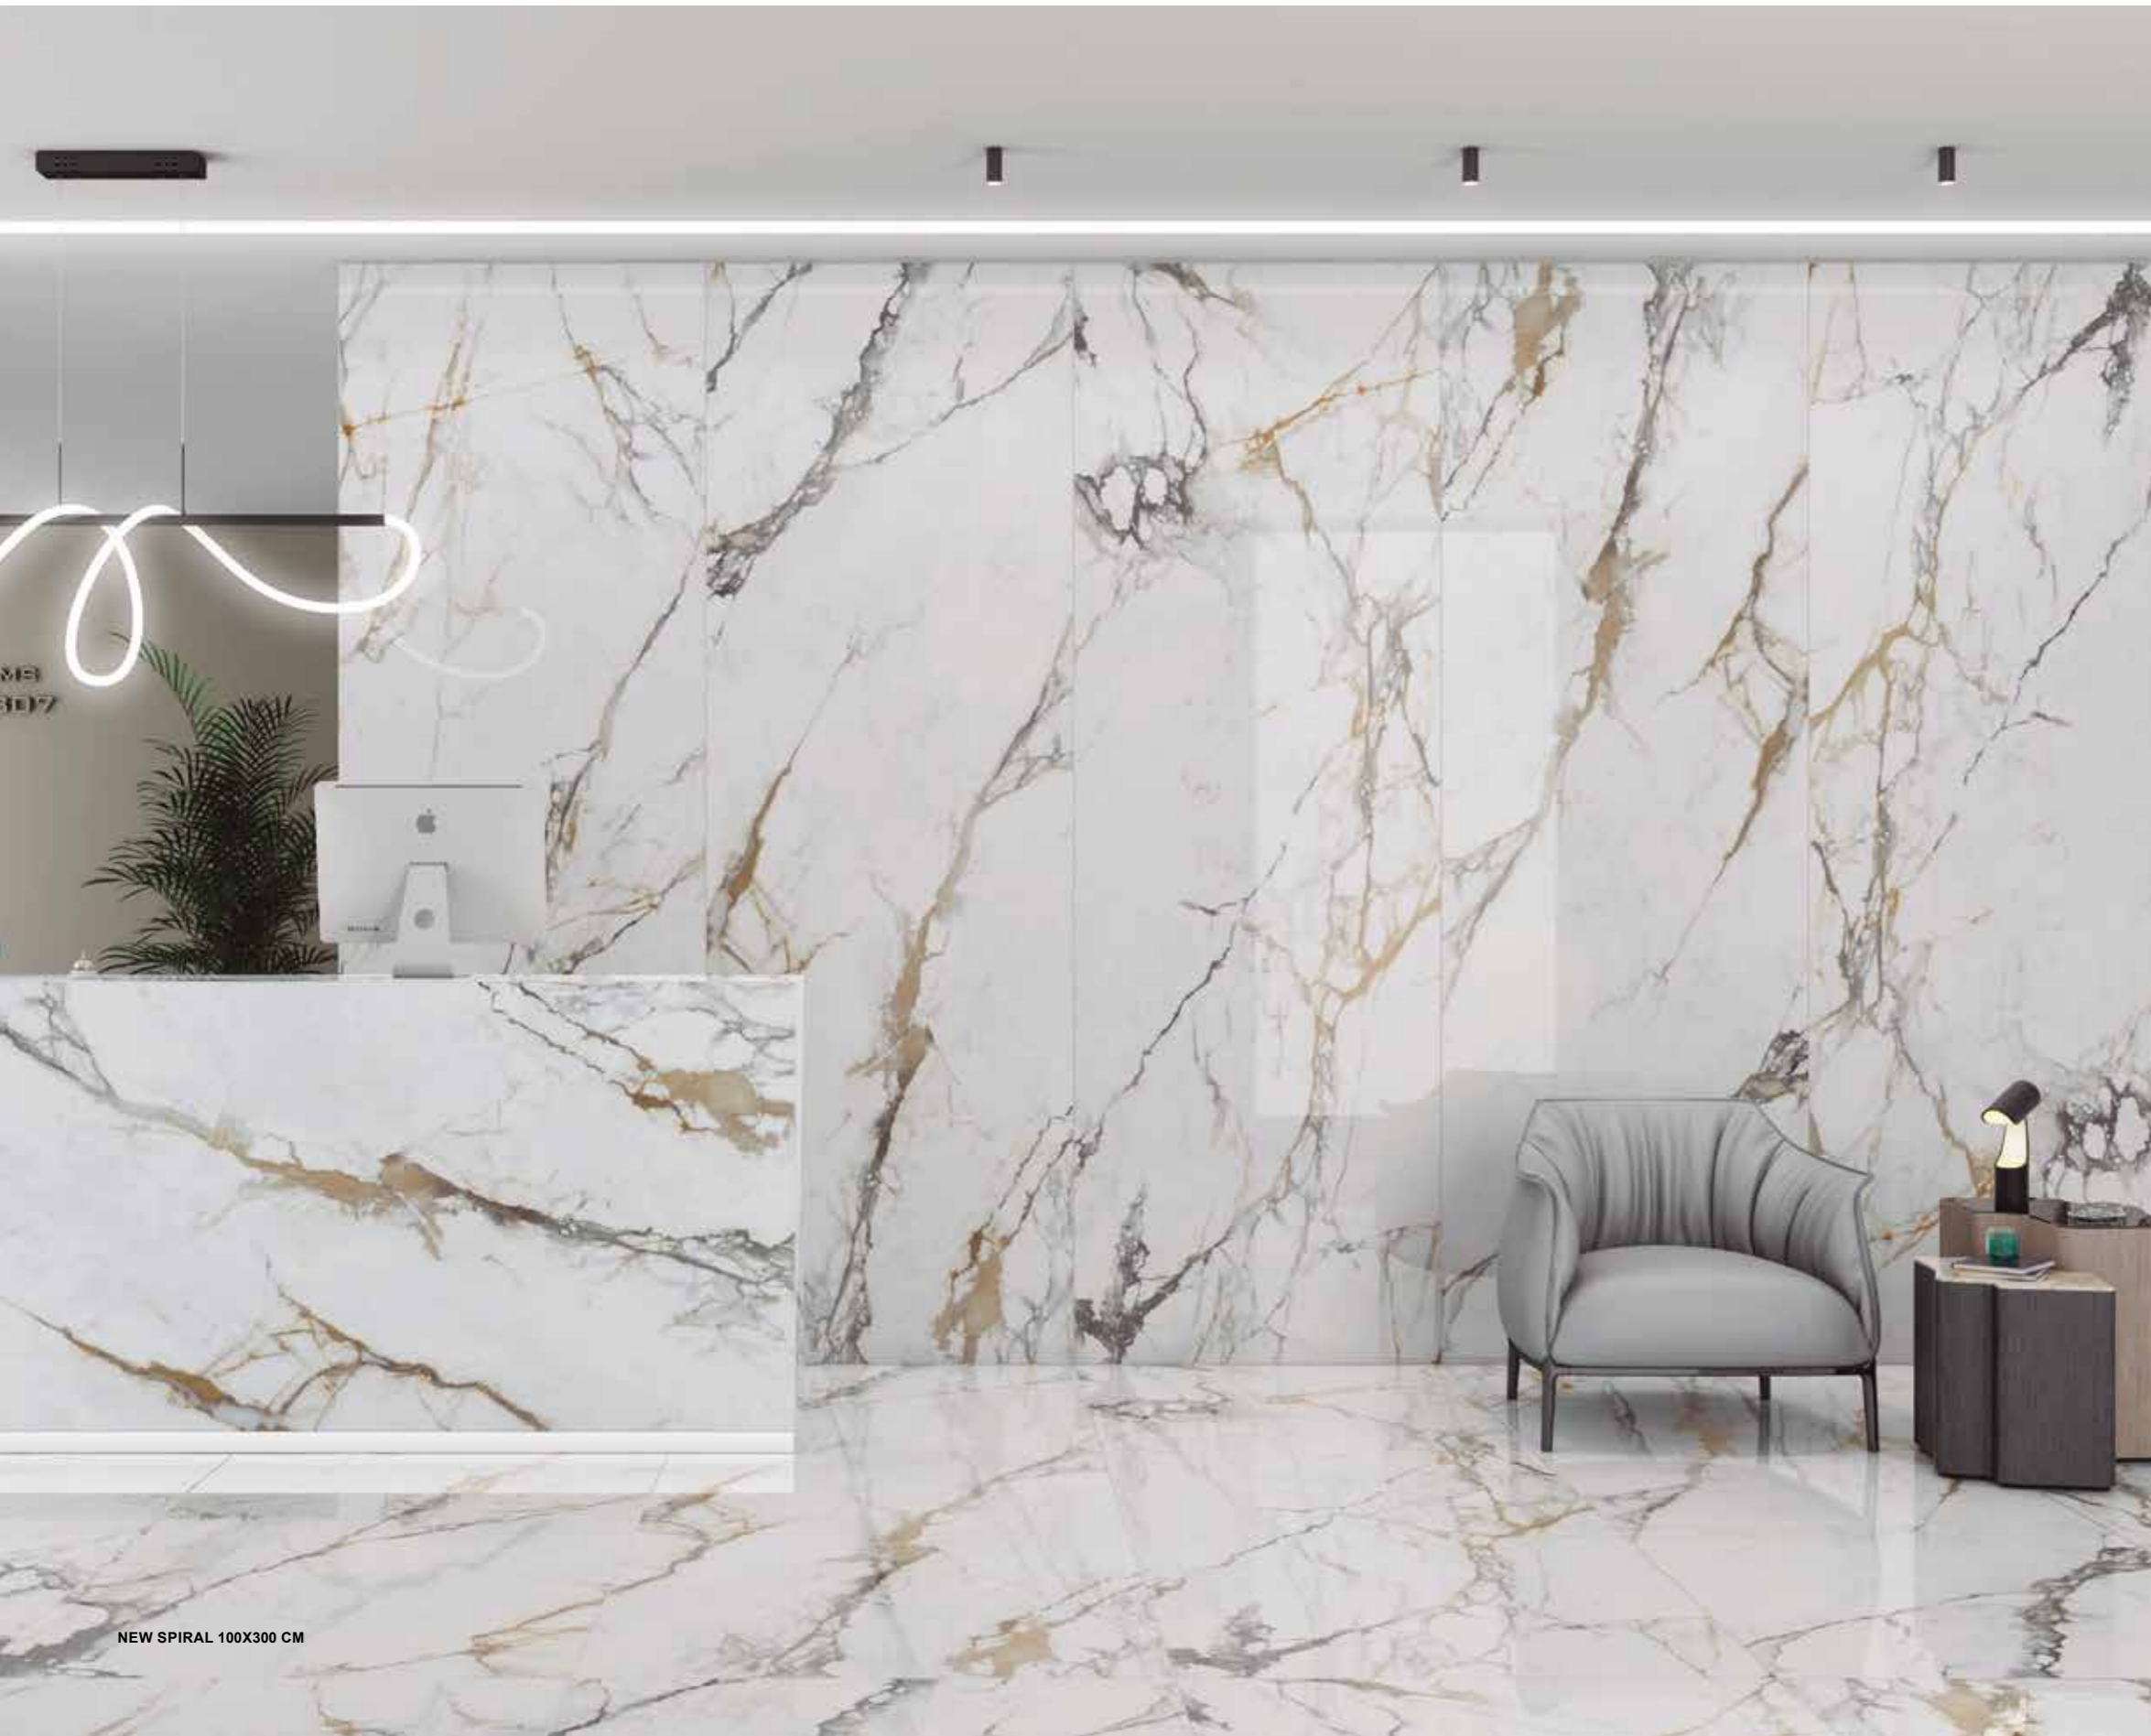

New Spiral SERIES

PORCELAIN RECT. 100x300 CM
PORCELÁNICO RECT. 39,37x118,11"

V1 P M

SIZE FORMATO	M² PIECE M² PIEZA	KG PIECE KG PIEZA	PIECES PALLET PIEZAS PALLET	M² PALLET M² PALLET	KG PALLET KG PALLET
RECT. 100x300	3	41,83	13	39	628

villa
ceramica

New Spiral

RECT. 100x300 CM | RECT. 39,37x118,11" M P MATT | POLISHED

100x300