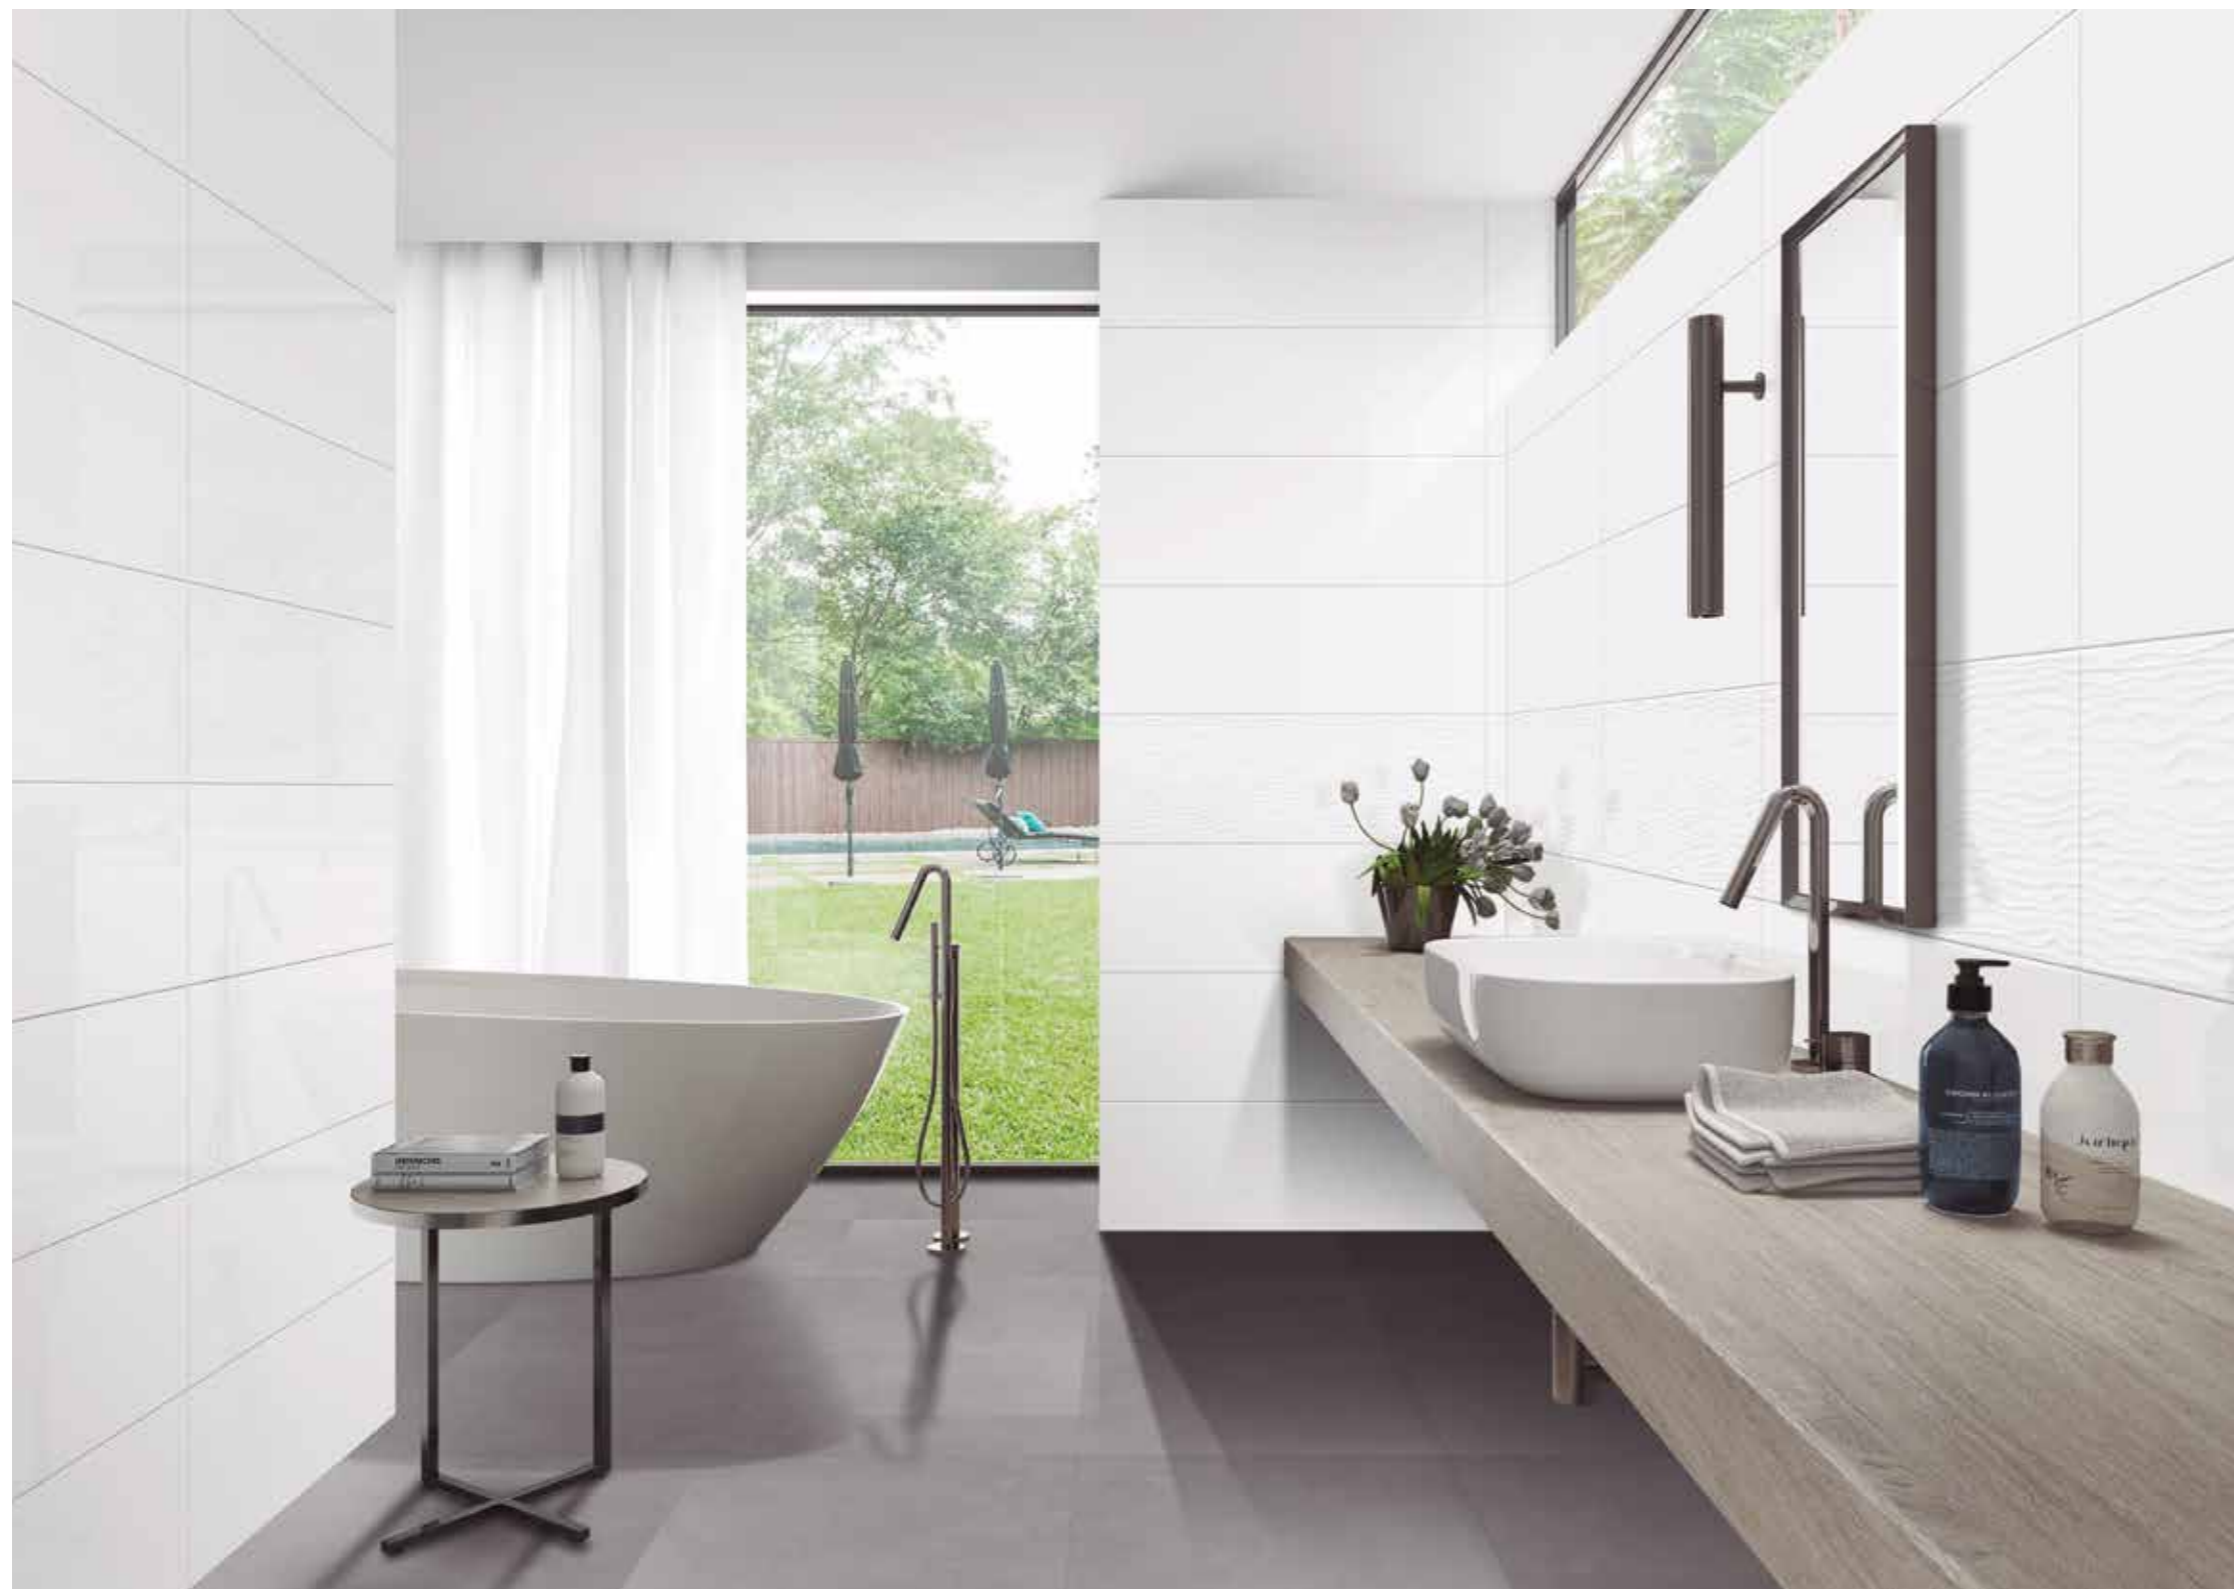

# Apolo SERIES

WHITE BODY RECT. 30x90 CM  
PASTA BLANCA RECT. 11.8x35.4"

**villa**  
ceramica